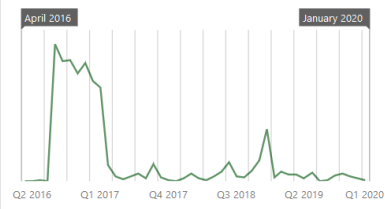

- ☰
- COMMON
- 📊
- 📈
- 📅
- 📍
- MAPS
- 🔍
- FILTER
- 📄
- 📅

Sales by Customer/Product/Year/Month

	2018			
	January	February	March	April
AIQU0001				
B0002				
B0003				
B0007				
BLAC0001				

Slide to Filter Date Range