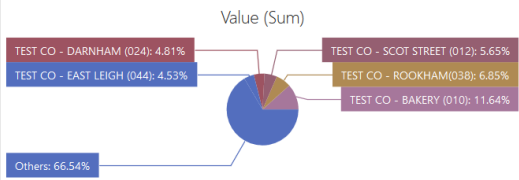

Sales by Category