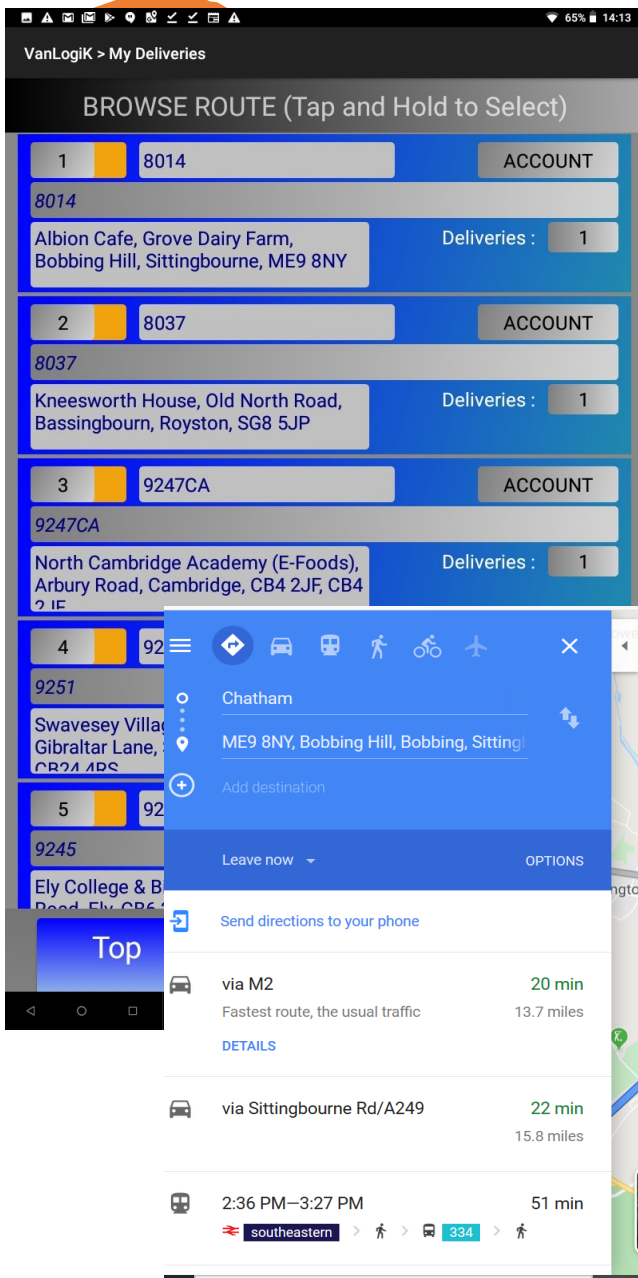

VanLogik Link to Google Maps

FOODLOGIK

FOOD SOFTWARE SOLUTIONS

A part of the Affinitus Group **AFFINITUS** SOFTWARE SOLUTIONS

FL

Manage the round the easy way with VanLogik. Just tap the address and jump straight to Google maps to get directions to site.

Display the van round in delivery sequence