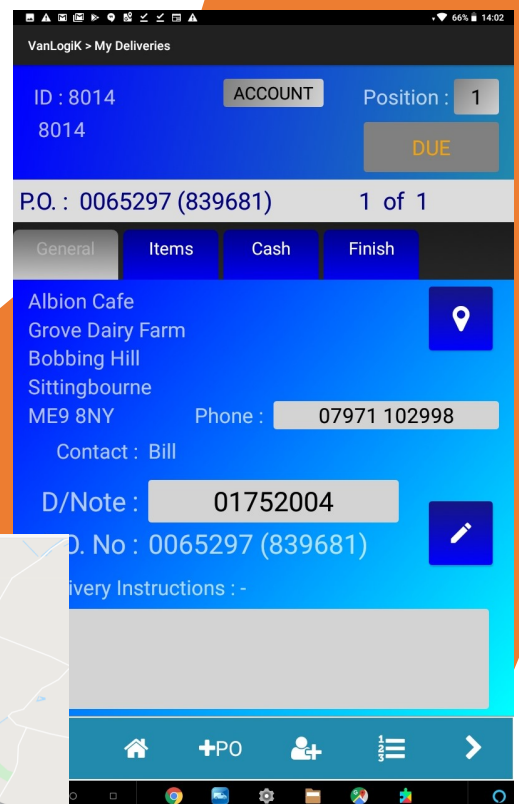

# FOODLOGIK

FOOD SOFTWARE SOLUTIONS

A part of the Affinitus Group **AFFINITUS** SOFTWARE SOLUTIONS

FL

Manage the round the easy way with VanLogik. Just tap the address and jump straight to Google maps to get directions to site.

Display the van round in delivery sequence

Click to show delivery address

Click to open Google Maps

For more information on VanLogik contact Merit Technology

01795 508950

sales@foodlogik.co.uk

www.foodlogik.co.uk